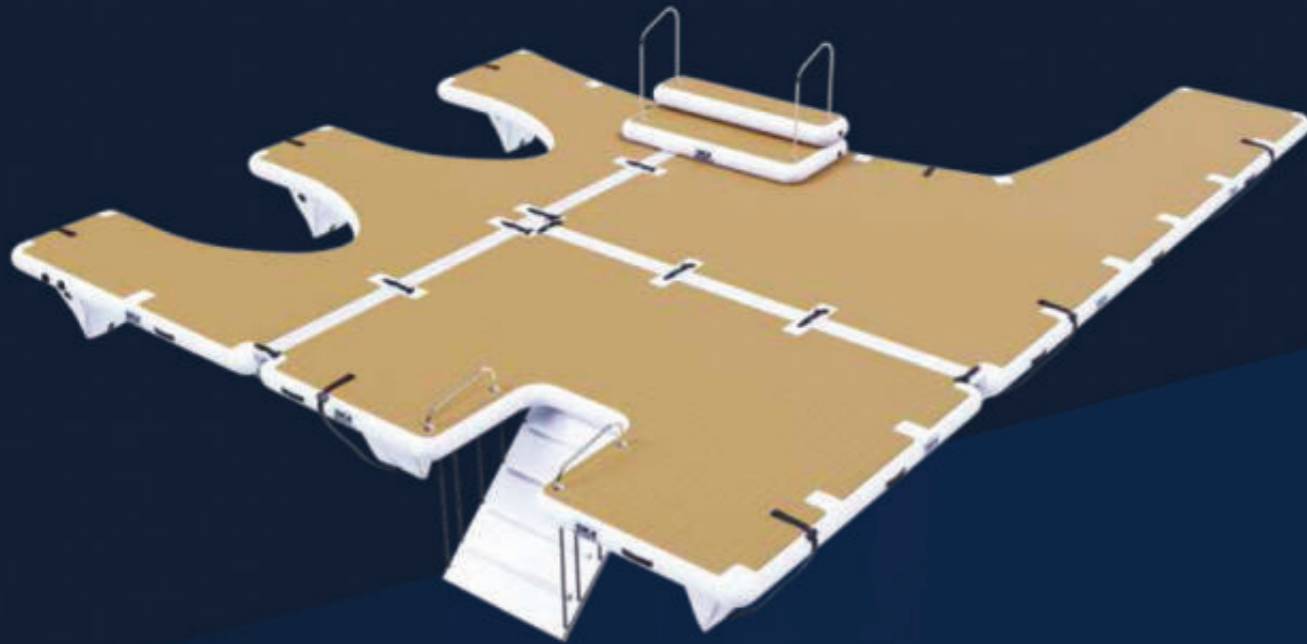

CUSTOM DESIGN

SeaRaft is unique in producing customised, high-quality inflatable solutions for the superyacht industry. Using only the highest quality fabrics combined with superior gluing techniques, our rafts are designed and fabricated under one roof in Germany, creating the lightest, stiffest, and easiest to use platforms on the market.

“Taking your platform design to the ultimate level. You dream it, We build it.”