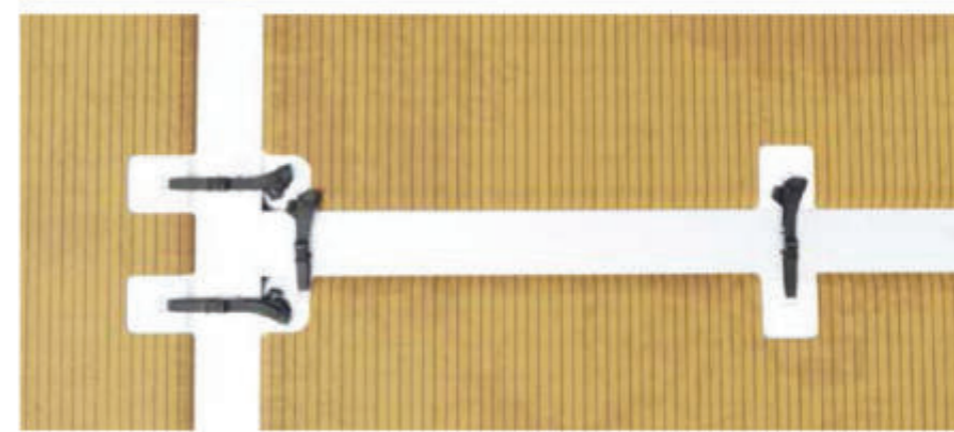

AIR CONNECTION SYSTEM

The Air Connection System allows for inflatable platforms to be linked in multiple configurations.

AIR BUMPERS

Air Bumpers are a strong and secure 'fender' like product which prevents rafts from drifting under the swim platform or transom.

MAINTENANCE COVERS

Convert your Leisure Platform into a work- and washdown raft with ease, to fully protect the platform during various handling's such as washdowns, paintings and other repair tasks.

SEARRAFT – WHEN QUALITY COUNTS

- Handmade in Europe by our team of highly skilled craftsmen
- Constructed from the highest quality fabrics and materials from Germany
- REACH compliant

QUALITY

SeaRaft manufacture customised inflatable platforms and rafts, using the strongest materials available. Superior design and quality ensures outstanding durability and long life, combined with functionality and aesthetics - guaranteeing that SeaRaft products are the yachting essentials you will enjoy for years to come.

HEYTEX DOUBLE WALL FABRIC (DWF)

SeaRaft platforms are made from HEYtex PVC boat fabric and double-wall fabric (DWF), giving our platforms unparalleled strength and stability, combined with unbeatable lightness. Working in partnership with HEYtex Germany, the world's leading manufacturer of technical textiles, we carry out intensive laboratory testing, so you can be sure you have the industry benchmark in platforms.