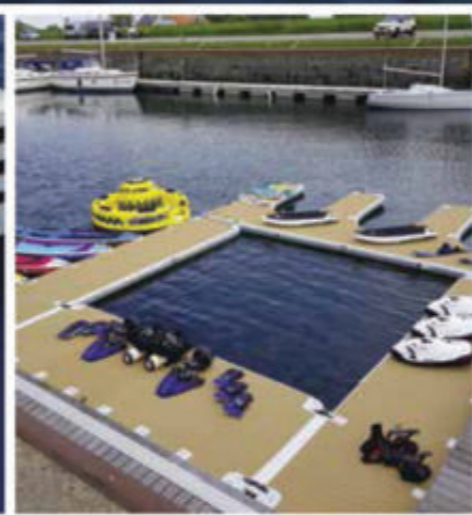

www.piemme-italia.com
www.pontili-galleggianti.com
ph. +39 0584 18.40.115
@: info@piemme-italia.com

Via Dei Carpentieri nr 41 - 55041 - "Le Bochette" - Camaiore (LU) - Italy

THE ORIGINAL

SEA POOLS

A SeaRaft Sea Pool Marina is the perfect recreational toy for superyacht owners and their guests, raising comfort and entertainment to the highest level.

Usually made up of four component platforms with an internal marine life free net, the Sea Pools can be designed simply as a place to swim or sunbathe or additionally modified to accommodate docks for jet skis and tenders and other toys. Pools can also be manufactured in one-piece dependent upon size.

Think of floating marinas that hold jet skis, Seabobs and other water toys, netted sea pools for swimming in safety or a fun space for sunbathing, all shaped to the yacht's specific stern profile. From small sectional components to large custom platforms, we can make it yours.

Our Yacht Toys can be customized to any size. Connect and combine our other Inflatable Yacht Toys, such as the SeaRaft Floating Trampolines and our Climbing Water Tower.

SeaRaft Inflatable Yacht Slides are fully custom built to fit perfectly to your yacht. We offer various model options such as Yacht Slides with or without a leg support, straight or curved, long or short.