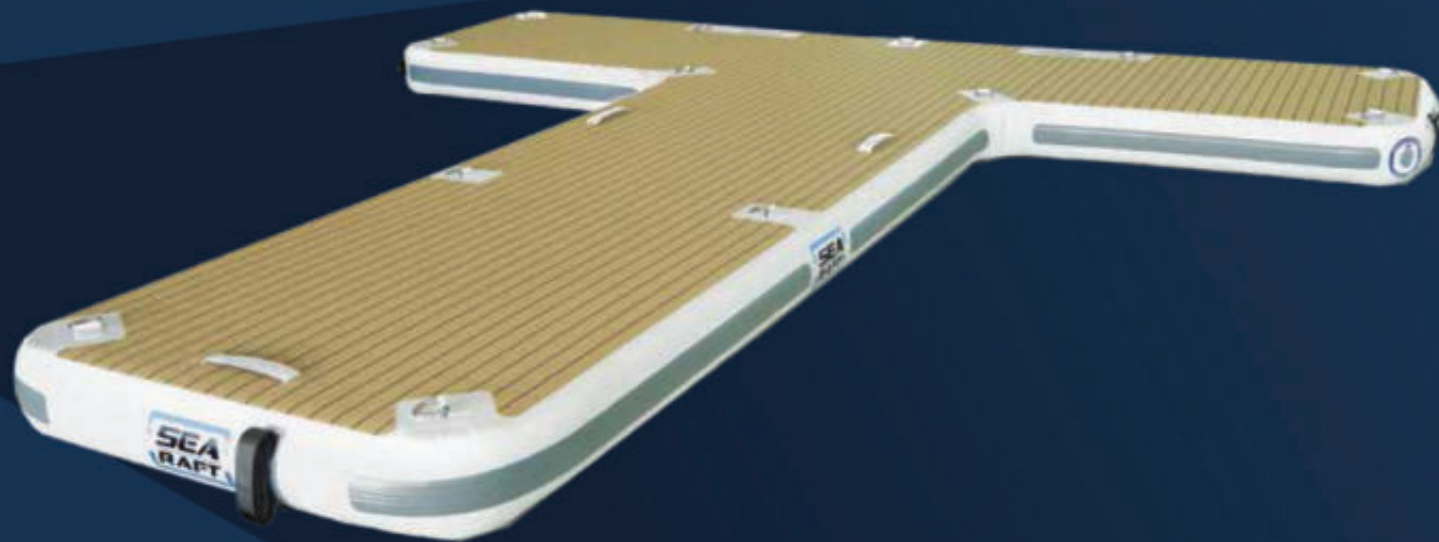

JET SKI DOCKS

Docking Jet Skis or Seabobs can be difficult for even the most experienced riders. SeaRafts Jet Ski Docks have been designed to protect both passengers and craft by providing a safe and easy transfer to the yacht.

We offer several standard designs and sizes or we can tailor our platforms to your particular specification to create the perfect solution for your yacht.

“Combining Sea Pools & Jet Ski Docks provides you with the space you need to work & play.”

We carry several standard sized T-or M-shaped Jet Ski Docks, ranging from 1 to 6 skis and available in a one-piece or modular setup. SeaRaft Jet Ski Docks are supplied as standard with water ballast bags, soft grip carry handles, d-rings, rubbing strake around. All packed and protected in a practical storage- and carrying bag. Simple and straight forward.

Our Jet Ski Docks not only hold jet skis but Seabobs and other water toys, all shaped to the yachts specific stern profile. From small sectional components to large custom platforms, we can find the exact configuration to suit your needs.