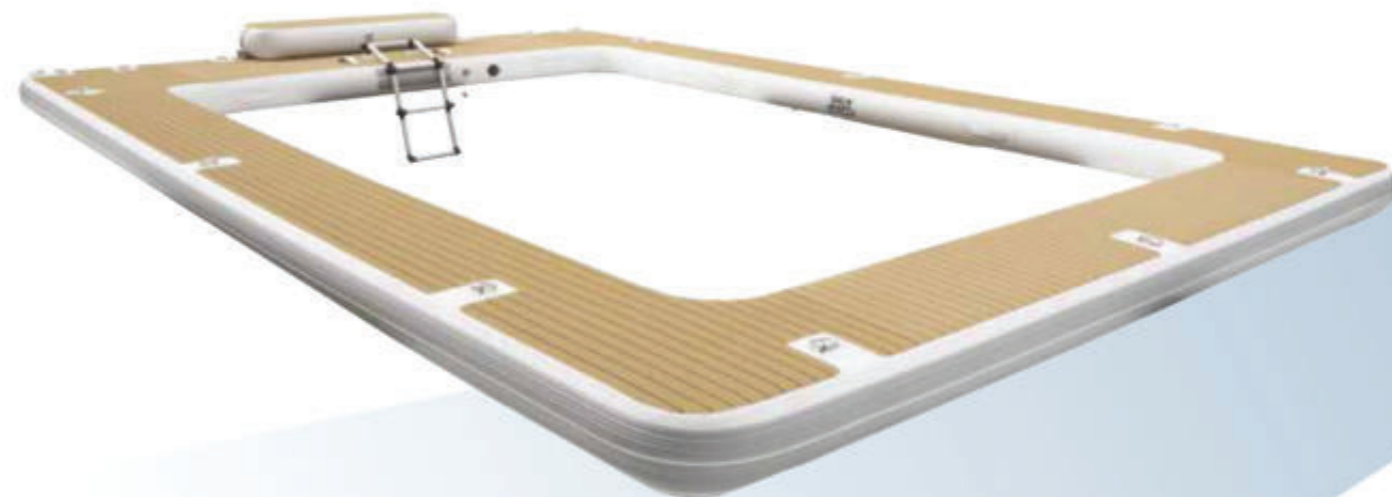

SeaRaft is the leading manufacturer of customised inflatable marine platforms. From marine life free Sea Pools to Jet Ski docks and work/wash-down platforms, our premium-quality rafts are handmade in Europe and tailored specifically to your yacht's individual needs. Offering unparalleled strength and stability - combined with unbeatable lightness - our products are designed for quick deployment and compact storage. They make the perfect solution for safe docking, unloading of passengers, protection of your yacht and so much more.

www.piemme-italia.com
www.pontili-galleggianti.com
ph. +39 0584 18.40.115
@: info@piemme-italia.com

Via Dei Carpentieri nr 41 - 55041 - "Le Bochette" - Camaiore (LU) - Italy

THE ORIGINAL

SEA POOLS

A SeaRaft Sea Pool Marina is the perfect recreational toy for superyacht owners and their guests, raising comfort and entertainment to the highest level.

Although designed with your guests in mind, the SeaRaft Sea Pool remains lightweight and compact for easy assembly, cleaning, stowing and maintenance by the crew.

Submerged swim access ladders can be added as a design option.

Usually made up of four component platforms with an internal marine life free net, the Sea Pools can be designed simply as a place to swim or sunbathe or additionally modified to accommodate docks for jet skis and tenders and other toys. Pools can also be manufactured in one-piece dependent upon size.