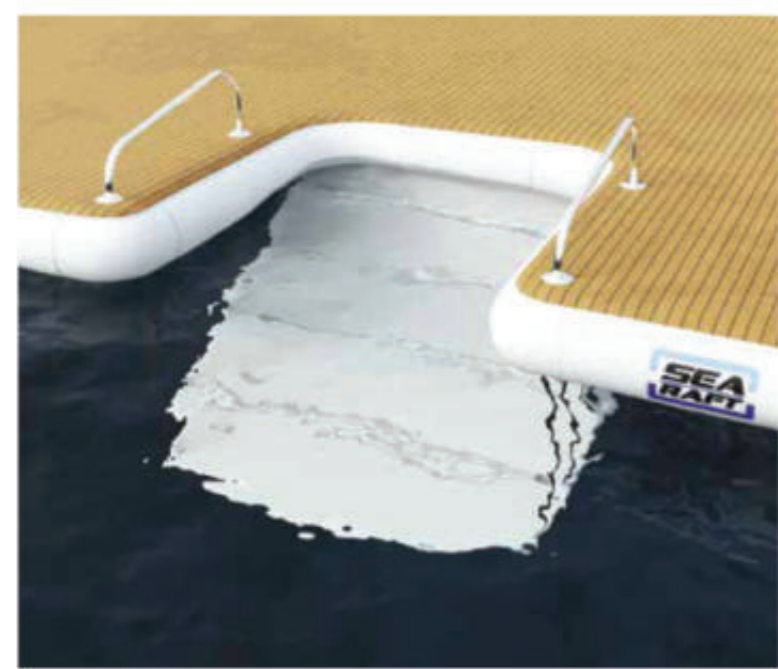

AIR CONNECTION SYSTEM

The Air Connection System allows for inflatable platforms to be linked in multiple configurations.

AIR BUMPERS

Air Bumpers are a strong and secure 'fender' like product which prevents rafts from drifting under the swim platform or transom.

MAINTENANCE COVERS

Convert your Leisure Platform into a work- and washdown raft with ease, to fully protect the platform during various handling's such as washdowns, paintings and other repair tasks.

SEARRAFT – WHEN QUALITY COUNTS

- Handmade in Europe by our team of highly skilled craftsmen
- Constructed from the highest quality fabrics and materials from Germany
- REACH compliant

QUALITY

SeaRaft manufacture customised inflatable platforms and rafts, using the strongest materials available. Superior design and quality ensures outstanding durability and long life, combined with functionality and aesthetics - guaranteeing that SeaRaft products are the yachting essentials you will enjoy for years to come.

HEYTEX DOUBLE WALL FABRIC (DWF)

SeaRaft platforms are made from HEYtex PVC boat fabric and double-wall fabric (DWF), giving our platforms unparalleled strength and stability, combined with unbeatable lightness. Working in partnership with HEYtex Germany, the world's leading manufacturer of technical textiles, we carry out intensive laboratory testing, so you can be sure you have the industry benchmark in platforms.