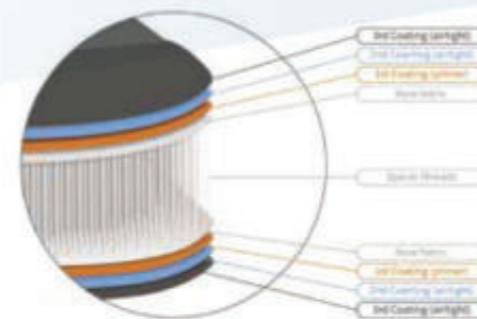

AIR CONNECTION SYSTEM

The Air Connection System allows for inflatable platforms to be linked in multiple configurations.

AIR BUMPERS

Air Bumpers are a strong and secure 'fender' like product which prevents rafts from drifting under the swim platform or transom.

MAINTENANCE COVERS

Convert your Leisure Platform into a work- and washdown raft with ease, to fully protect the platform during various handling's such as washdowns, paintings and other repair tasks.

SEARRAFT – WHEN QUALITY COUNTS

- Handmade in Europe by our team of highly skilled craftsmen
- Constructed from the highest quality fabrics and materials from Germany
- REACH compliant

QUALITY

SeaRaft manufacture customised inflatable platforms and rafts, using the strongest materials available. Superior design and quality ensures outstanding durability and long life, combined with functionality and aesthetics - guaranteeing that SeaRaft products are the yachting essentials you will enjoy for years to come.