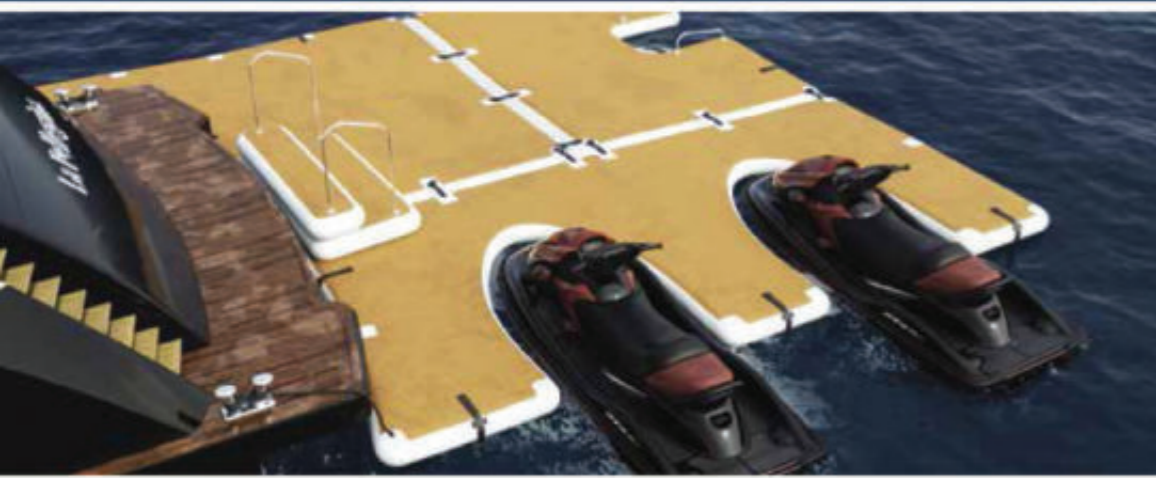

JET SKI DOCKS

Docking Jet Skis or Seabobs can be difficult for even the most experienced riders. SeaRafts Jet Ski Docks have been designed to protect both passengers and craft by providing a safe and easy transfer to the yacht.

We offer several standard designs and sizes or we can tailor our platforms to your particular specification to create the perfect solution for your yacht.

“Combining Sea Pools & Jet Ski Docks provides you with the space you need to work & play.”

We carry several standard sized T-or M-shaped Jet Ski Docks, ranging from 1 to 6 skis and available in a one-piece or modular setup. SeaRaft Jet Ski Docks are supplied as standard with water ballast bags, soft grip carry handles, d-rings, rubbing strake around. All packed and protected in a practical storage- and carrying bag. Simple and straight forward.

Our Jet Ski Docks not only hold jet skis but Seabobs and other water toys, all shaped to the yachts specific stern profile. From small sectional components to large custom platforms, we can find the exact configuration to suit your needs.