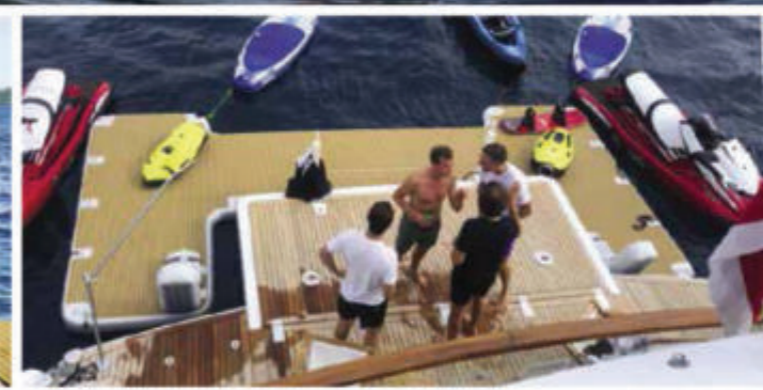

MAKING LIGHT WORK

We offer standard Yacht (Maintenance) Platforms sized from 3,0 x 1,5m (model 450) to 4,0 x 2,0m (model 800). Due to their stability, strength and extreme light weight, these individual platforms enable activities such as sunbathing, docking, or maintenance and repair tasks.