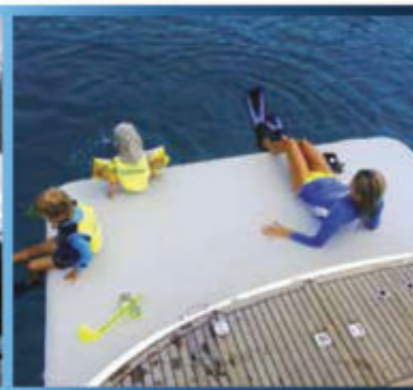

MAKING LIGHT WORK

We offer standard Yacht (Maintenance) Platforms sized from 3,0 x 1,5m (model 450) to 4,0 x 2,0m (model 800). Due to their stability, strength and extreme light weight, these individual platforms enable activities such as sunbathing, docking, or maintenance and repair tasks.