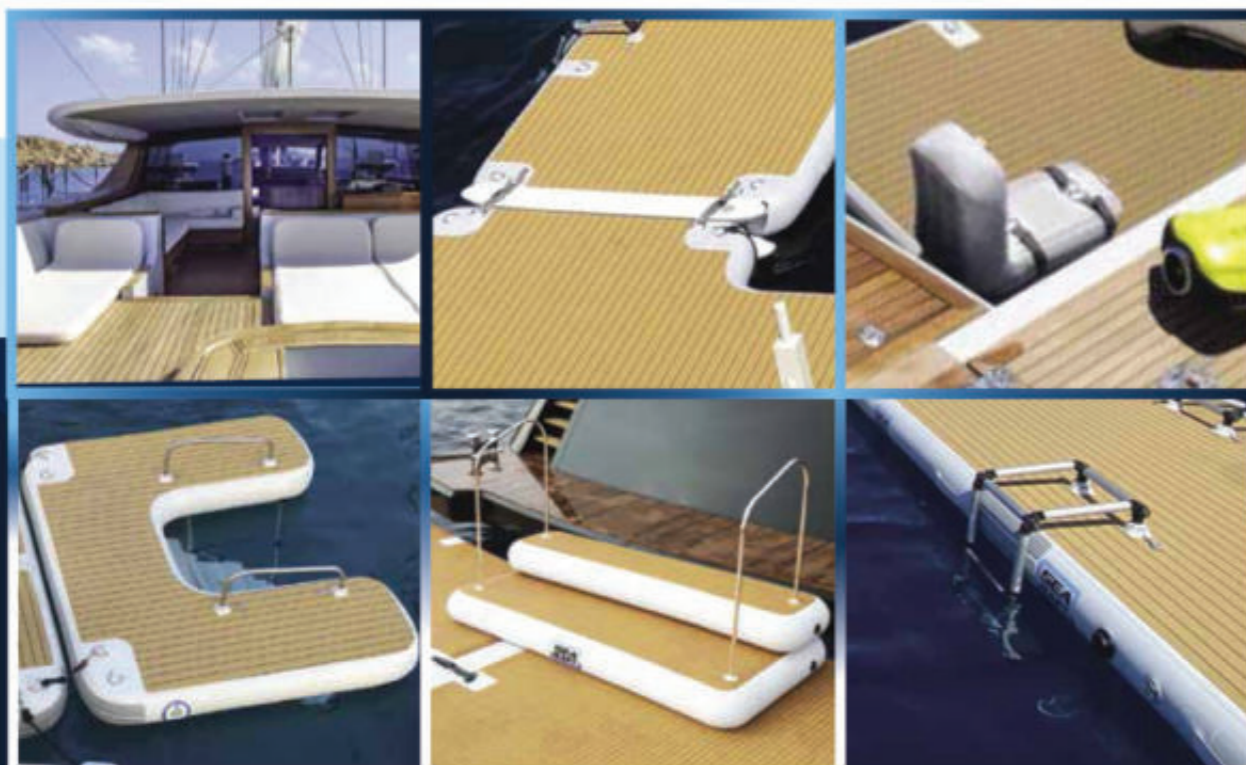

The unparalleled versatility of the platforms and accessories is what really sets SeaRaft apart. With matching sizes and the flexibility of strategically located anchor points, building or changing configurations is quick and hassle free.

With SeaRaft's modular systems, you can truly create the perfect solution for all your needs. From side-by-side linking that allows for longer maintenance platforms, walkways and pontoons to full jetski, Seabob and Sea Pool setups.

Our Yacht Toys can be customized to any size. Connect and combine our other Inflatable Yacht Toys, such as the SeaRaft Floating Trampolines and our Climbing Water Tower.

SeaRaft Inflatable Yacht Slides are fully custom built to fit perfectly to your yacht. We offer various model options such as Yacht Slides with or without a leg support, straight or curved, long or short.

With your imagination and SeaRaft's Inflatables, you can transform your yacht into the ultimate playground.

“SeaRaft inflatables: we have your perfect solution to play without limitations.”

ACCESSORIES

SeaRaft offer a wide range of high quality accessories to enhance your platform. From Air Steps that improve ease of access to your Sea Pool or Jet Ski Dock to Seats & Air loungers that allow you to relax anywhere on the yacht or the beach.